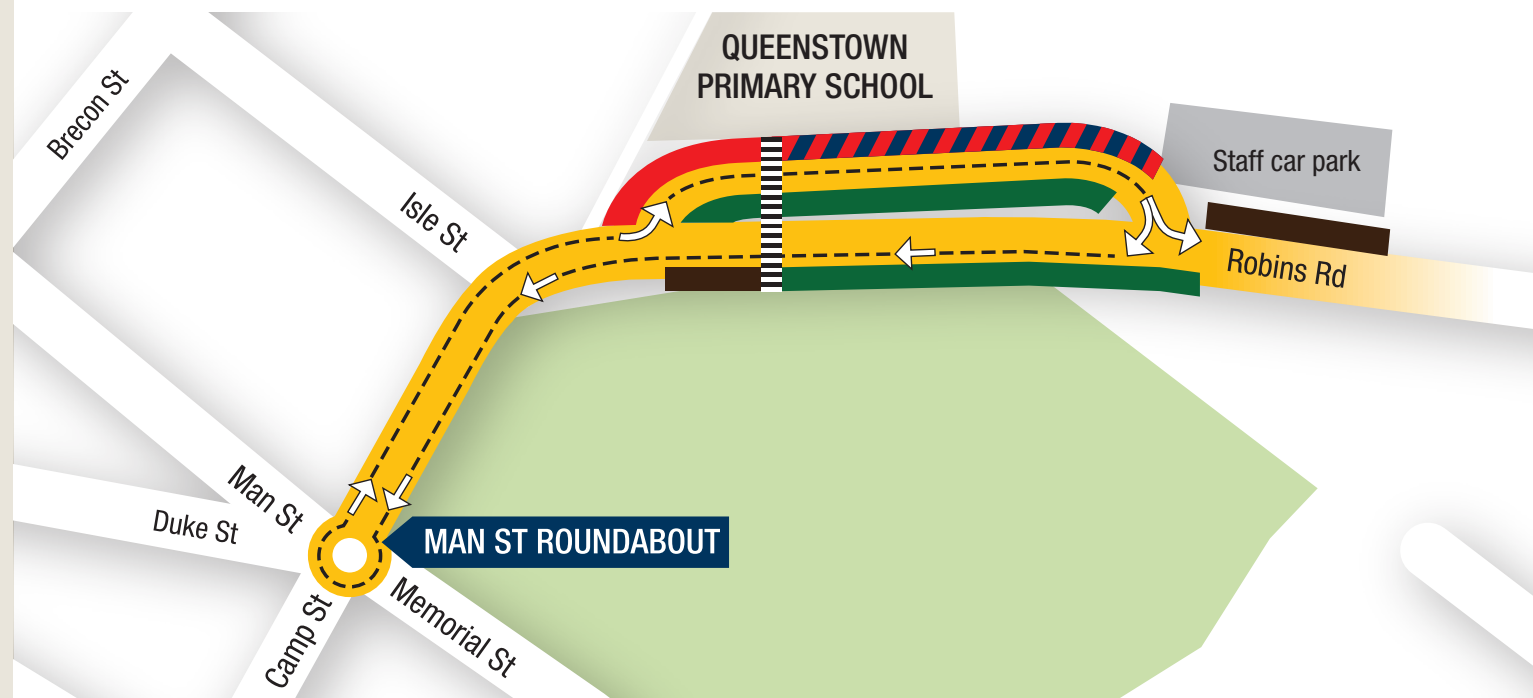

# QUEENSTOWN PRIMARY SCHOOL

After school parking is a problem for many schools yet no one wants parking to take priority over children's safety.

Queenstown Primary is trialling a new Pick up Drop Off ("PUDO") system which will mean things won't be the same as last year. This map shows the changes in parking restrictions and the system will operate as follows:

- 1 The PUDO is a **NO PARKING** area. Parents can't sit and wait or leave their vehicles. There is **NO DOUBLE PARKING**.
- 2 **ALWAYS MOVE FORWARD.** This is where children will be waiting for pick up. A PUDO area has a high turnover so please drop off or pick up children then go.
- 3 If child/ren aren't ready for pick up, **EXIT AND RE-ENTER THE PUDO AREA** via Man St roundabout (see map)
- 4 Please **ARRANGE A MEETING TIME WITH YOUR CHILD BEFORE YOU PICK UP.** Children not picked up by 3.30pm will wait at the school office. Staff will help children at the PUDO areas between 3.00-3.30pm.
- 5 If you want to spend time with child/ren in the car or want to visit the classroom, please park in the P15 area nearby.

# Pick Up Drop Off Map

**NEW SYSTEM STARTS  
9 FEBRUARY 2015**

**PUDO YRS 0-2**

**PUDO YRS 3-8**

**P15**

**PICK UP, DROP-OFF AREA:** Drivers must not leave their vehicles. These parks are for picking up and dropping off only, not sitting and waiting. If your child isn't ready for pick up, **drivers must exit and re-enter the PUDO area by going around the Man St roundabout and turning LEFT into the PUDO area again.**

## WE NEED YOUR HELP TO MAKE OUR “PUDO” AREA WORK. TO DO THIS, PLEASE:

No double parking

No waiting, don't leave your vehicle

Keep moving forward

If your child isn't ready, exit and re-enter the PUDO area via Man Street roundabout (see map overleaf).